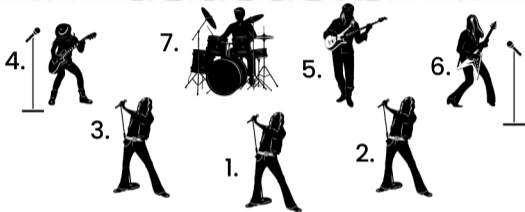

#AFFIRMATION Anthems

1. DIdo

2. Jake Breathe

3. BEX

4. Jake Hordyk

5. Justin Bontje

6. Ben Xamin

7. Adam Filice

- Wireless SM58
- Mic Stand

- Wireless SM58
- Mic Stand

- Wireless SM58
- Mic Stand

- Cort G250
- Wireless SM58
- Mic Stand
- Boss Katana MK2 100

- Eden Ix15 Nemesis Bass Amp
- Alembic 4 string Bass Guitar
- Shure glx16 Wireless Pedal & Tuner

- Gibson ES-335 DOT
- Boss Katana 100W Amp
- Pedals:
  - Boss Super Octave OC-3
  - Crybaby Wah
  - Wampler Tumnus
  - **Electroharmonix Big Muff Fuzz**
  - MXR Analog Chorus
  - Boss Flanger BF-2
- Wireless SM58
- Mic Stand

- Yamaha Stage Custom
- Zildjian Cymbals
- Vic Firth Sticks
- Remo Drum Heads
- Yamaha Hardware
- Janus Foot Pedal